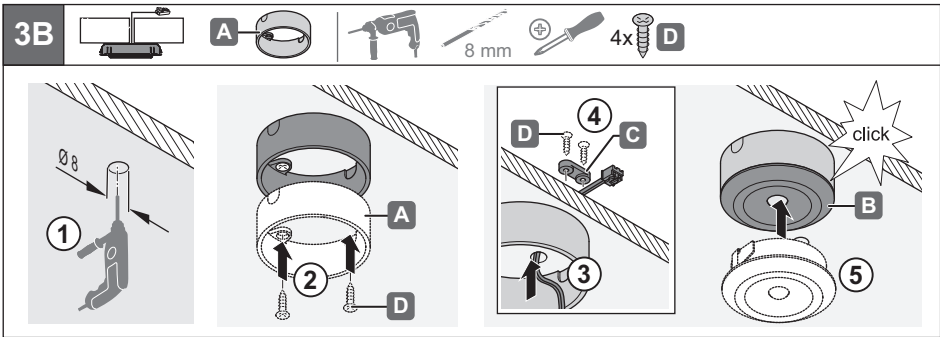

LED 4003, LED 4004
LED 4005, LED 4006
LED 4007

833.78.000, 833.78.020
833.78.040, 833.78.080,
833.78.100

350 mA System	K	W	T _A			
833.78.000	3000 K	1 W	-20 °C – +35 °C -4 °F – +95 °F	38 x 33 x 12	≥ 48 x 43 x 22	833.80.900 833.80.901
833.78.020				34 x 34 x 12	≥ 44 x 44 x 22	
833.78.040				36 x 36 x 12	≥ 46 x 46 x 22	
833.78.080				Ø 30 x 12	≥ Ø 40 x 22	
833.78.100				Ø 30 x 12	≥ Ø 40 x 22	

Maße in mm – Dimensions in mm – Medidas en mm

HDE 14/12/2010

732.28.290

Maße in mm – Dimensions en mm – Medidas en mm

HDE 14/12/2010

732.28.290