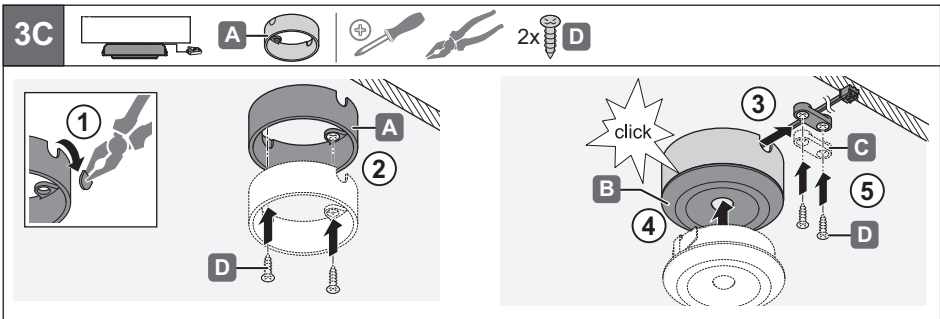

LED 4003, LED 4004
LED 4005, LED 4006
LED 4007

833.78.000, 833.78.020
833.78.040, 833.78.080,
833.78.100

350 mA System	K	W	T _A			
833.78.000	3000 K	1 W	-20 °C – +35 °C -4 °F – +95 °F	38 x 33 x 12	≥ 48 x 43 x 22	833.80.900 833.80.901
833.78.020				34 x 34 x 12	≥ 44 x 44 x 22	
833.78.040				36 x 36 x 12	≥ 46 x 46 x 22	
833.78.080				Ø 30 x 12	≥ Ø 40 x 22	
833.78.100				Ø 30 x 12	≥ Ø 40 x 22	

Maße in mm – Dimensions in mm – Medidas en mm

HDE 14/12/2010

732.28.290

Maße in mm – Dimensions en mm – Medidas en mm

HDE 14/12/2010

732.28.290