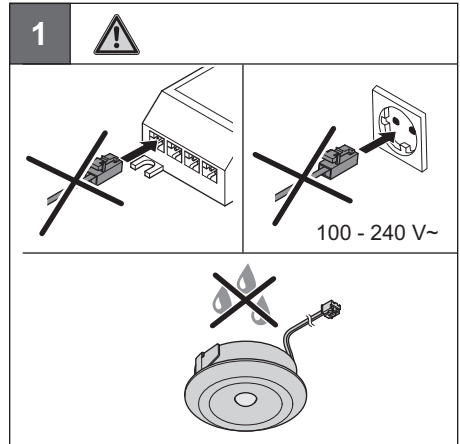

LED 4003, LED 4004
LED 4005, LED 4006
LED 4007

833.78.000, 833.78.020
833.78.040, 833.78.080,
833.78.100

350 mA System	K	W	T _A			
833.78.000	3000 K	1 W	-20 °C – +35 °C -4 °F – +95 °F	38 x 33 x 12	≥ 48 x 43 x 22	833.80.900 833.80.901
833.78.020				34 x 34 x 12	≥ 44 x 44 x 22	
833.78.040				36 x 36 x 12	≥ 46 x 46 x 22	
833.78.080				Ø 30 x 12	≥ Ø 40 x 22	
833.78.100				Ø 30 x 12	≥ Ø 40 x 22	

Maße in mm – Dimensions in mm – Medidas en mm

HDE 14/12/2010

732.28.290

Maße in mm – Dimensions en mm – Medidas en mm

HDE 14/12/2010

732.28.290