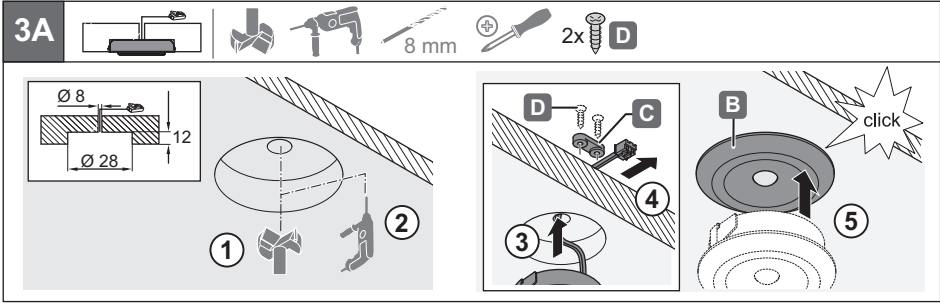

LED 4003, LED 4004
LED 4005, LED 4006
LED 4007

833.78.000, 833.78.020
833.78.040, 833.78.080,
833.78.100

350 mA System	K	W	T _A			
833.78.000	3000 K	1 W	-20 °C – +35 °C -4 °F – +95 °F	38 x 33 x 12	≥ 48 x 43 x 22	833.80.900 833.80.901
833.78.020				34 x 34 x 12	≥ 44 x 44 x 22	
833.78.040				36 x 36 x 12	≥ 46 x 46 x 22	
833.78.080				Ø 30 x 12	≥ Ø 40 x 22	
833.78.100				Ø 30 x 12	≥ Ø 40 x 22	

Maße in mm – Dimensions in mm – Medidas en mm

HDE 14/12/2010

732.28.290

Maße in mm – Dimensions en mm – Medidas en mm

HDE 14/12/2010

732.28.290