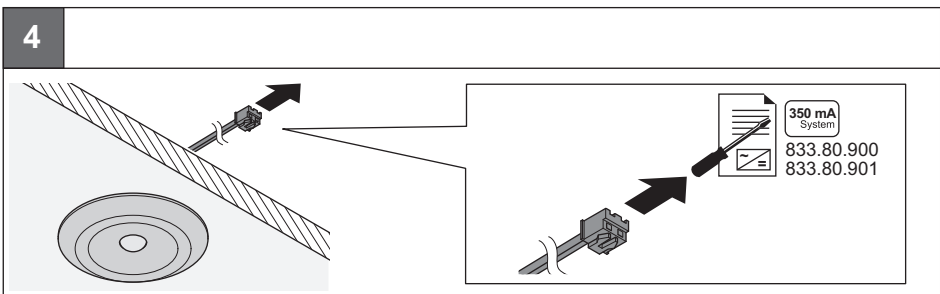

LED 4003, LED 4004
LED 4005, LED 4006
LED 4007

833.78.000, 833.78.020
833.78.040, 833.78.080,
833.78.100

350 mA System	K	W	T _A			
833.78.000	3000 K	1 W	-20 °C – +35 °C -4 °F – +95 °F	38 x 33 x 12	≥ 48 x 43 x 22	833.80.900 833.80.901
833.78.020				34 x 34 x 12	≥ 44 x 44 x 22	
833.78.040				36 x 36 x 12	≥ 46 x 46 x 22	
833.78.080				Ø 30 x 12	≥ Ø 40 x 22	
833.78.100				Ø 30 x 12	≥ Ø 40 x 22	

Maße in mm – Dimensions in mm – Medidas en mm

HDE 14/12/2010

732.28.290

Maße in mm – Dimensions en mm – Medidas en mm

HDE 14/12/2010

732.28.290