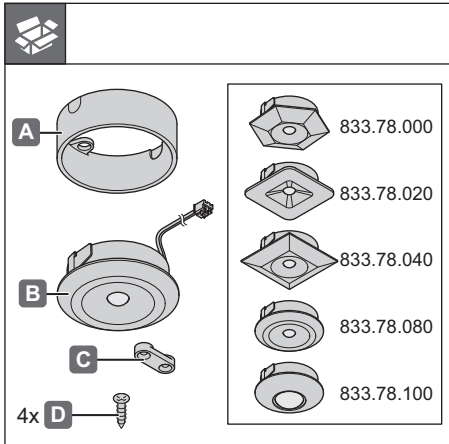

LED 4003, LED 4004
LED 4005, LED 4006
LED 4007

833.78.000, 833.78.020
833.78.040, 833.78.080,
833.78.100

350 mA System	K	W	T _A			
833.78.000	3000 K	1 W	-20 °C – +35 °C -4 °F – +95 °F	38 x 33 x 12	≥ 48 x 43 x 22	833.80.900 833.80.901
833.78.020				34 x 34 x 12	≥ 44 x 44 x 22	
833.78.040				36 x 36 x 12	≥ 46 x 46 x 22	
833.78.080				Ø 30 x 12	≥ Ø 40 x 22	
833.78.100				Ø 30 x 12	≥ Ø 40 x 22	

Maße in mm – Dimensions in mm – Medidas en mm

HDE 14/12/2010

732.28.290

Maße in mm – Dimensions en mm – Medidas en mm

HDE 14/12/2010

732.28.290