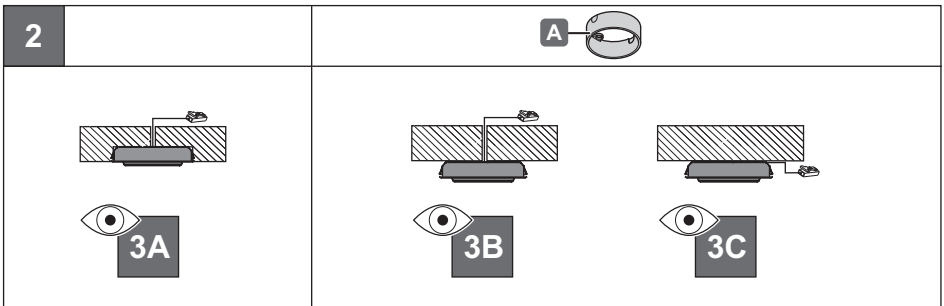

LED 4003, LED 4004
LED 4005, LED 4006
LED 4007

833.78.000, 833.78.020
833.78.040, 833.78.080,
833.78.100

350 mA System	K	W	T _A			
833.78.000	3000 K	1 W	-20 °C – +35 °C -4 °F – +95 °F	38 x 33 x 12	≥ 48 x 43 x 22	833.80.900 833.80.901
833.78.020				34 x 34 x 12	≥ 44 x 44 x 22	
833.78.040				36 x 36 x 12	≥ 46 x 46 x 22	
833.78.080				Ø 30 x 12	≥ Ø 40 x 22	
833.78.100				Ø 30 x 12	≥ Ø 40 x 22	

Maße in mm – Dimensions in mm – Medidas en mm

HDE 14/12/2010

732.28.290

Maße in mm – Dimensions en mm – Medidas en mm

HDE 14/12/2010

732.28.290